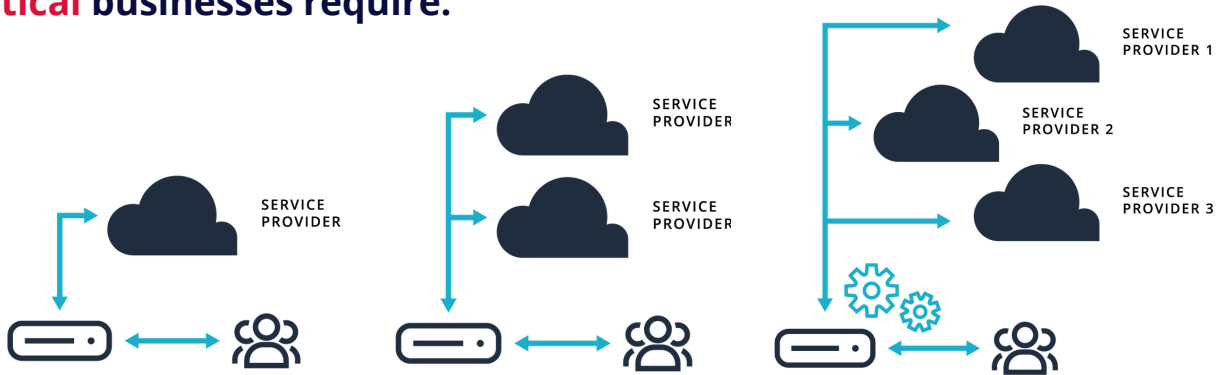

Teo's Carrier Engineering Group will assist your business with *designing, engineering, and installing* a carrier grade **Software Defined Wide Area Network**

Why Teo's SD-WAN?

Teo has the ability to purchase, install, and combine networks from multiple carriers to provide one geo-diverse and redundant network between multiple branch locations.

Enhance levels or resiliency, efficiency, reporting, security and application visibility that **Mission-Critical businesses require.**

Parameter	Traditional	Backup	SD-WAN
Connectivity	1 Active MPLS or Broadband	1 Active MPLS, 1 Backup Broadband	Combo of MPLS, broadband, and LTE that is load balanced and bonded.
Security	Dedicated lines; internet traffic is backhauled to Service Provider.	Dedicated lines; internet traffic is backhauled to Service Provider.	Very High. Embedded security with firewalls, AutoVPN, and segmentation.
Cloud Access	Backhaul to datacenter and then to cloud	Backhaul to datacenter and then to cloud.	Direct access to cloud option using a cloud gateway. Offloads cloud applications from core network.
Configuration	Manual Configuration	Manual Configuration	"Zero Touch provisioning" allows no need to perform manual configuration
Quality	Dedicated connections maintain high QoS.	Dedicated connections maintain high QoS.	Business policies define acceptable levels of performance and route traffic accordingly.
MGMT	Decentralized control over devices.	Decentralized control devices.	Centralized control of devices.
Application Visibility	Low visibility of performance	Low visibility of performance	Deep application visibility
Disaster Recovery	Manual recovery	Manual recovery	Real-time connectivity to DR sites